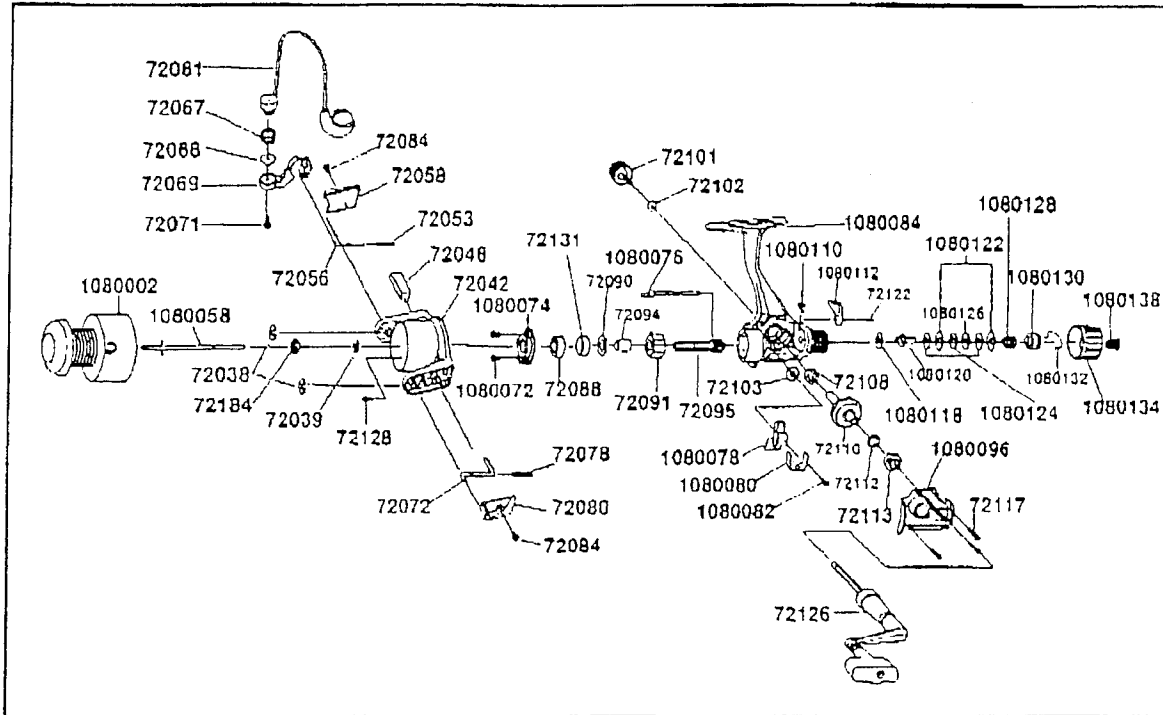

# DIAGRAM

## PART LIST

PART NO	PART NAME	PART NO	PART NAME	PART NO	PART NAME
1080002	SPool assy	72061	Bail assy	1080110	Stoper lever spring
1080058	Main shaft	72071	Bail screw	72102	Handle sc. cap. wshr.
72038	E-Clip	1080072	Bearing plate screw	72101	Handle sc. cap
72184	Roter-nut	1080074	Bearing plate	1080112	Stoper lever
72039	Roter D washer	72088	Ball bearing	72122	Stoper lever sc.
72128	Roter nut lock screw	72095	Pinion gear	1080118	Drag "E" washer
72042	Roter	1080076	Tail shaft	1080120	Metal
72072	Kick lever	72103	O/S gear	1080122	Drag "A" washer
72078	Kick lever spring	1080078	O/S slider	1080124	Drag "B" washer
72084	Kick lever cover screw	1080080	O/S slider retainer	1080126	Drag "D" washer
72080	Kick lever cover	1080082	O/S slider screw	1080128	Drag spring
72048	Roter balance	1080084	Body	1080130	Drag nut
72056	Bail spring shaft	72108	Body bushing	1080132	Back claw spring
72053	Bail spring	72110	Drive gear	1080134	Rear drag cap
72058	Bail spring cover	72112	Adj washer	1080138	Rear drag cap sc.
72084	Bail sp. cvr. sc.	72113	Body cvr. ball bearing	72091	One way clutch
72069	Arm lever	1080096	Body cover	72094	One way clutch bush
72068	Bail washer	72117	Body cvr. sc.	72090	Bearing washer
72067	Line roller	72126	Handle assy	72131	B/Bearing bush